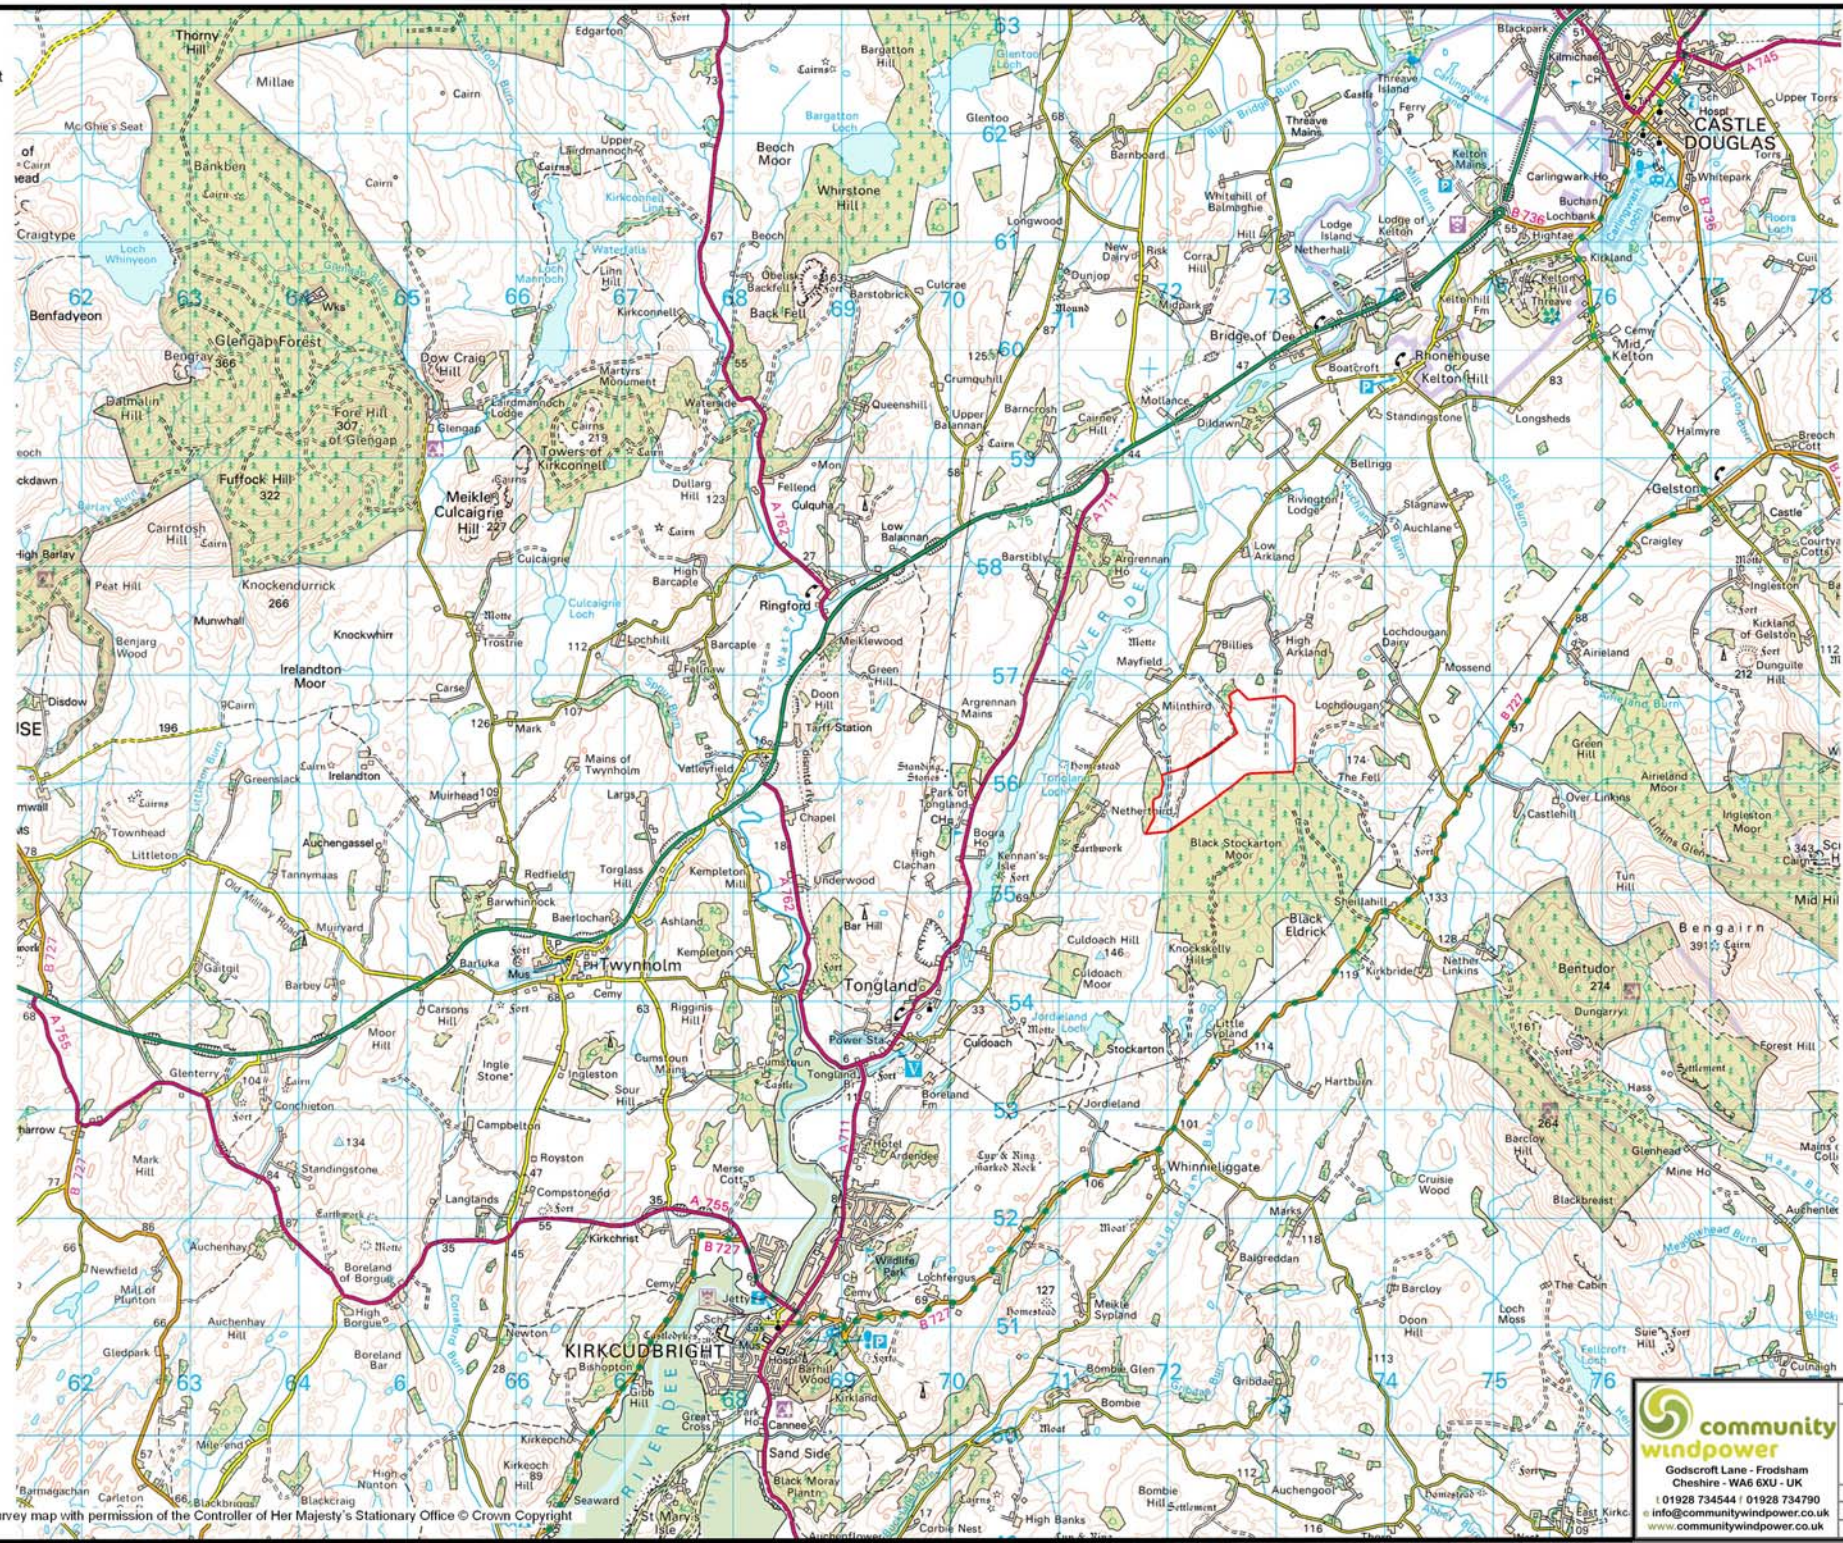

Key

Proposed Development Boundary

Reproduced from Ordnance Survey map with permission of the Controller of Her Majesty's Stationary Office © Crown Copyright

Godscroft Lane - Frodsham
Cheshire - WA6 6XU - UK
01928 734544 | 01928 734790
info@communitywindpower.co.uk
www.communitywindpower.co.uk

Mayfield Community Windfarm
Location of proposed Windfarm
Scale 1:50000@A3
Date January 2010
Drawing No