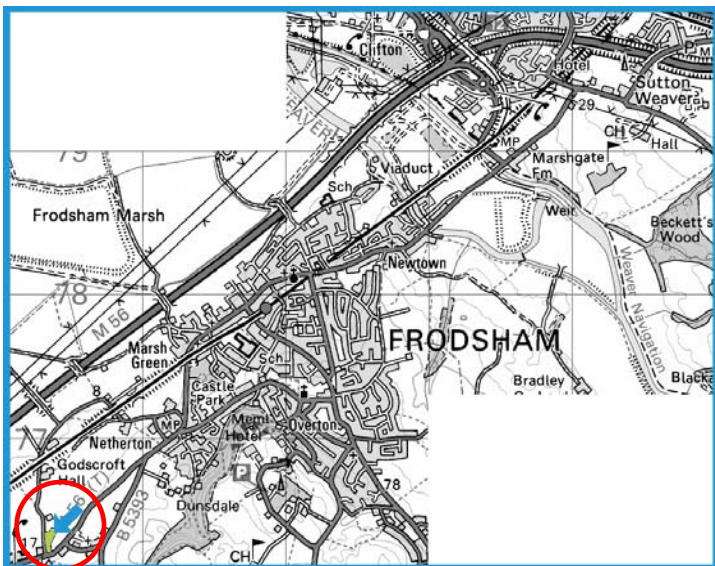

Directions To Oakford Farms Offices

Oakford Farms, Godscroft Lane, Frodsham, Cheshire WA6 6XU
Tel: 01928 734544 Fax: 01928 734790

From The North

- Exit the M6 at Junction 20 – signposted M56 Manchester and Chester
- Keep in the right hand lane (Chester) and follow bend round onto M56
- Head west bound along the M56 – sign posted Chester/North Wales
- Exit M56 at J12 – signposted Frodsham
- See below

From The South

- Exit the M6 at Junction 20
- Join the M56 heading west bound along the M56 – sign posted Chester/North Wales
- Exit M56 at J12 – signposted Frodsham
- See below

From M56 westbound

- Exit M56 at J12 – signposted Frodsham A56
- At the round-a-bout, turn left A56
- Follow the sharp left bend under the railway bridge and to the traffic lights
- Turn right at the lights, over the bridge towards Frodsham
- Continue into Frodsham approx 2 km
- At the traffic lights, continue straight A56
- Exit Frodsham heading to Helsby approx 2 km
- As you approach Helsby, road bends to right
- Godscroft Lane is the next right turn (opposite the 40mph speed camera)
- Oakford Farms offices are approx 150m on the right