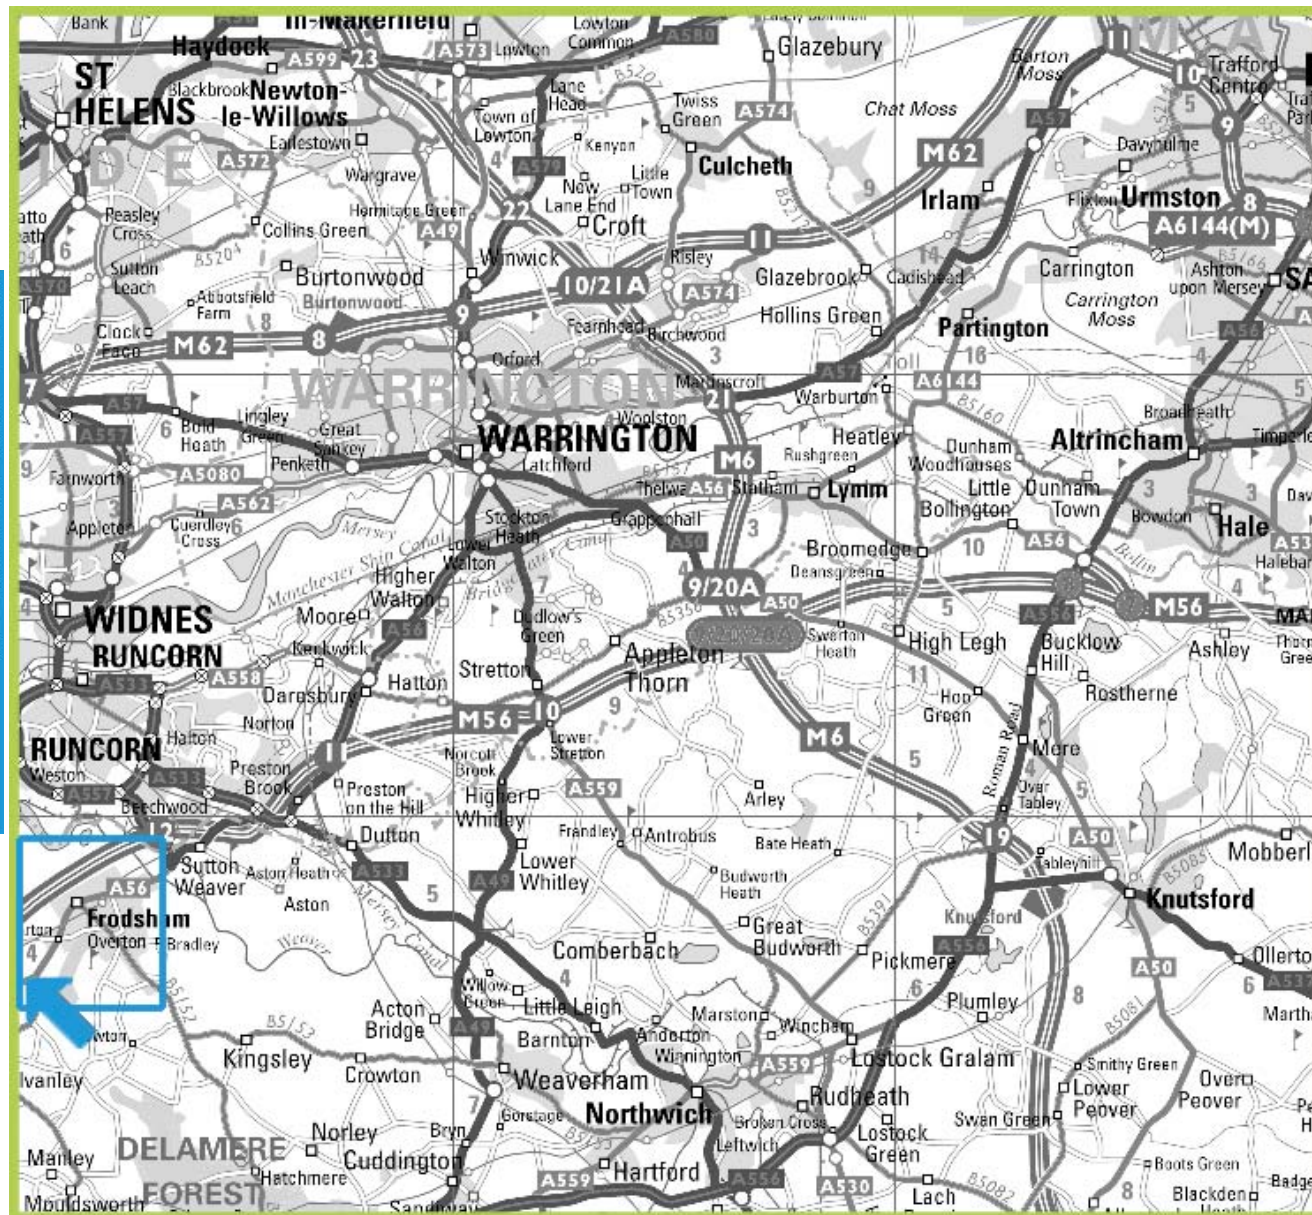

Directions To Oakford Farms Offices

Oakford Farms, Godscroft Lane, Frodsham, Cheshire WA6 6XU
Tel: 01928 734544 Fax: 01928 734790

From The North

- Exit the M6 at Junction 20 – signposted M56 Manchester and Chester
- Keep in the right hand lane (Chester) and follow bend round onto M56
- Head west bound along the M56 – sign posted Chester/North Wales
- Exit M56 at J12 – signposted Frodsham
- See below

From The South

- Exit the M6 at Junction 20
- Join the M56 heading west bound along the M56 – sign posted Chester/North Wales
- Exit M56 at J12 – signposted Frodsham
- See below

From M56 westbound

- Exit M56 at J12 – signposted Frodsham A56
- At the round-a-bout, turn left A56
- Follow the sharp left bend under the railway bridge and to the traffic lights
- Turn right at the lights, over the bridge towards Frodsham
- Continue into Frodsham approx 2 km
- At the traffic lights, continue straight A56
- Exit Frodsham heading to Helsby approx 2 km
- As you approach Helsby, road bends to right
- Godscroft Lane is the next right turn (opposite the 40mph speed camera)
- Oakford Farms offices are approx 150m on the right

Reproduced from Ordnance Survey map with permission of the Controller of Her Majesty's Stationary Office © Crown Copyright