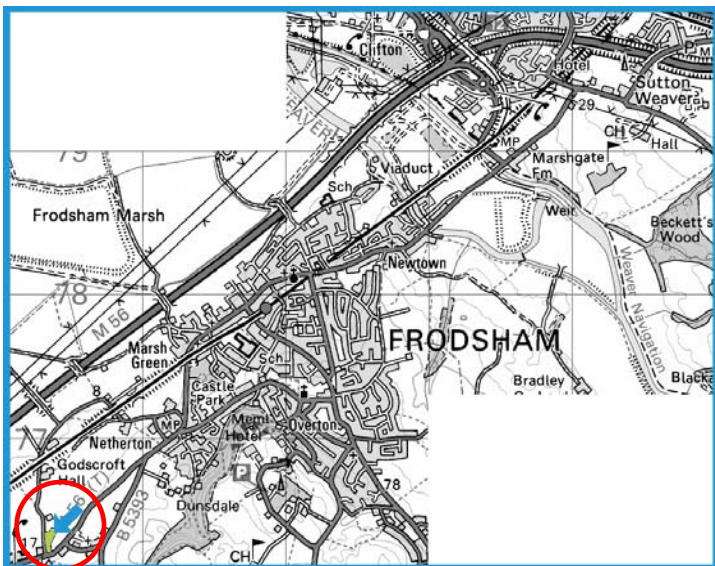

From The South

- Exit the M6 at Junction 20
- Join the M56 heading west bound along the M56 – sign posted Chester/North Wales
- Exit M56 at J12 – signposted Frodsham
- See below

From M56 westbound

- Exit M56 at J12 – signposted Frodsham A56
- At the round-a-bout, turn left A56
- Follow the sharp left bend under the railway bridge and to the traffic lights
- Turn right at the lights, over the bridge towards Frodsham
- Continue into Frodsham approx 2 km
- At the traffic lights, continue straight A56
- Exit Frodsham heading to Helsby approx 2 km
- As you approach Helsby, road bends to right
- Godscroft Lane is the next right turn (opposite the 40mph speed camera)
- Oakford Farms offices are approx 150m on the right