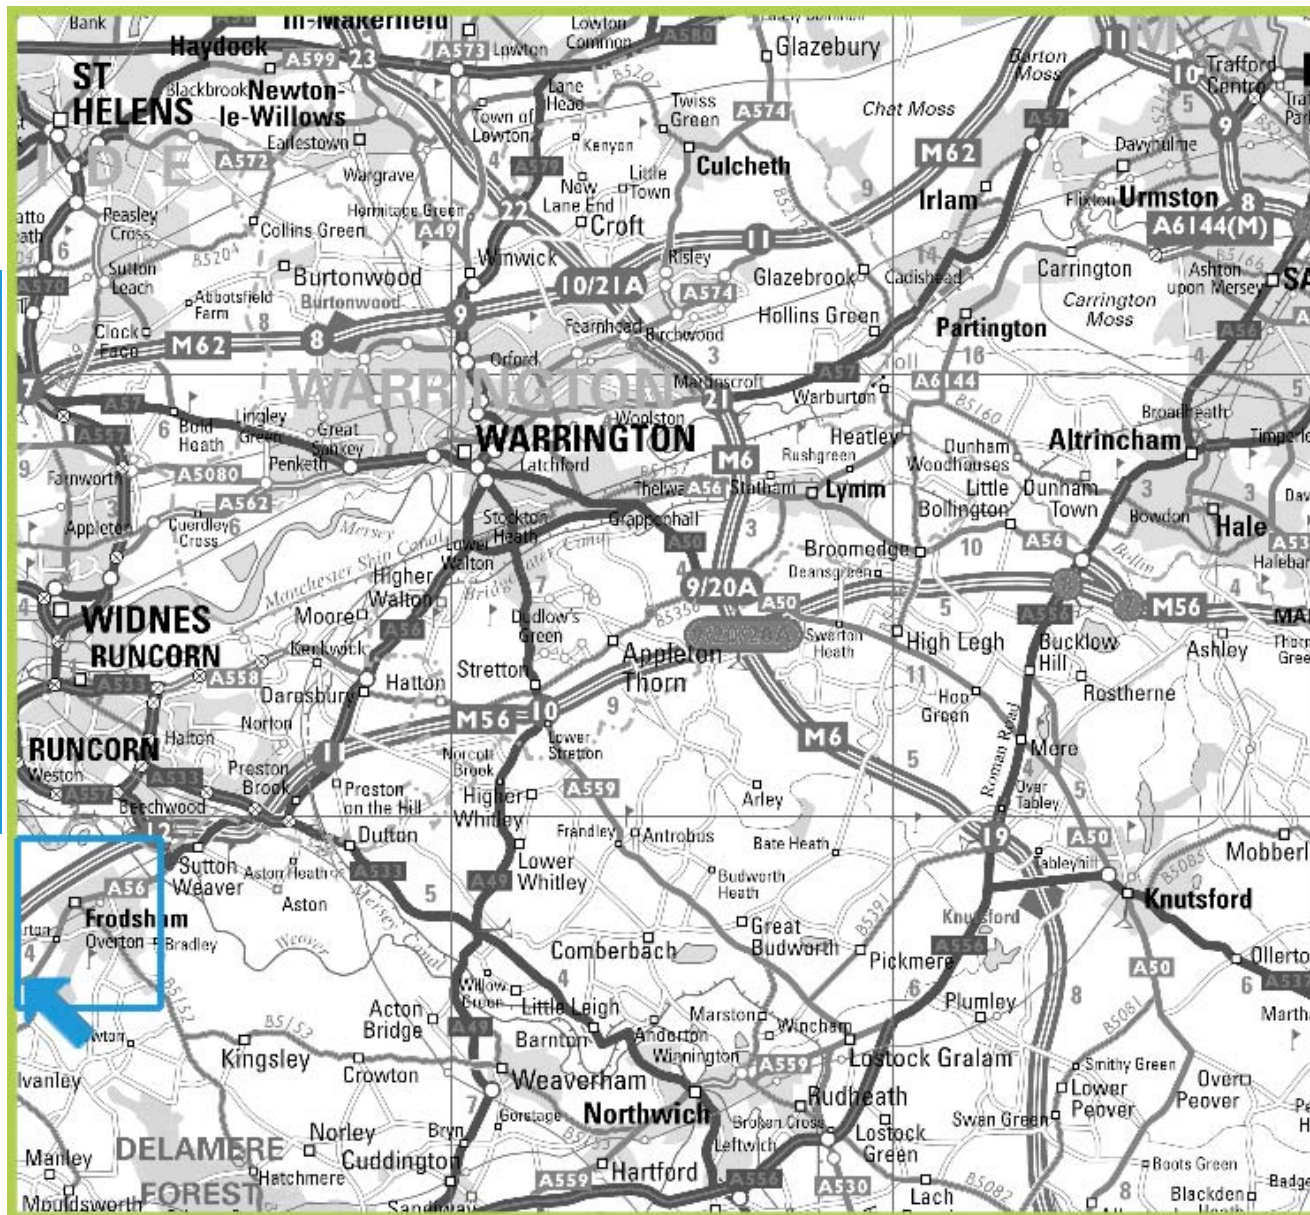

Directions To Oakford Farms Offices

Oakford Farms, Godscroft Lane, Frodsham, Cheshire WA6 6XU
Tel: 01928 734544 Fax: 01928 734790

From The North

- Exit the M6 at Junction 20 – signposted M56 Manchester and Chester
- Keep in the right hand lane (Chester) and follow bend round onto M56
- Head west bound along the M56 – sign posted Chester/North Wales
- Exit M56 at J12 – signposted Frodsham
- See below

From The South

- Exit the M6 at Junction 20
- Join the M56 heading west bound along the M56 – sign posted Chester/North Wales
- Exit M56 at J12 – signposted Frodsham
- See below

From M56 westbound

- Exit M56 at J12 – signposted Frodsham A56
- At the round-a-bout, turn left A56
- Follow the sharp left bend under the railway bridge and to the traffic lights
- Turn right at the lights, over the bridge towards Frodsham
- Continue into Frodsham approx 2 km
- At the traffic lights, continue straight A56
- Exit Frodsham heading to Helsby approx 2 km
- As you approach Helsby, road bends to right
- Godscroft Lane is the next right turn (opposite the 40mph speed camera)
- Oakford Farms offices are approx 150m on the right